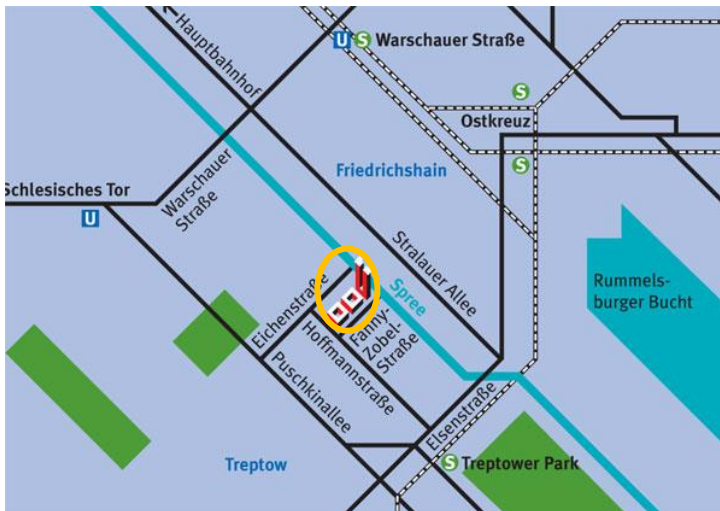

Directions

Space Structures GmbH
 Fanny-Zobel-Strasse 11
 12435 Berlin

Office + 49 30 – 814549 700
 Fax + 49 30 – 814549 799

office@spacestructures.de
 www.spacestructures.de

Office entrance

Entrance to
 underground carpark

Getting there

...by car:

Preferably you should park in one of the visitor's parking lots in the underground garage. Please leave the carpark the same way you entered it and walk towards the towers. You will receive parking-coins from us.

...by public transport:

S-Bahn-station "Treptower Park" or subway station "Schlesisches Tor". Approximately 5-10 minute walk.

Door-bell-system:

The entrance door can only be opened from the inside. To activate the door bell, please go the number pad beside the mail boxes. Press „EIN“ and then enter the number "1047" (see photo below). We will respond via intercom and open the front door. After entering, take the elevator to the 11th floor.