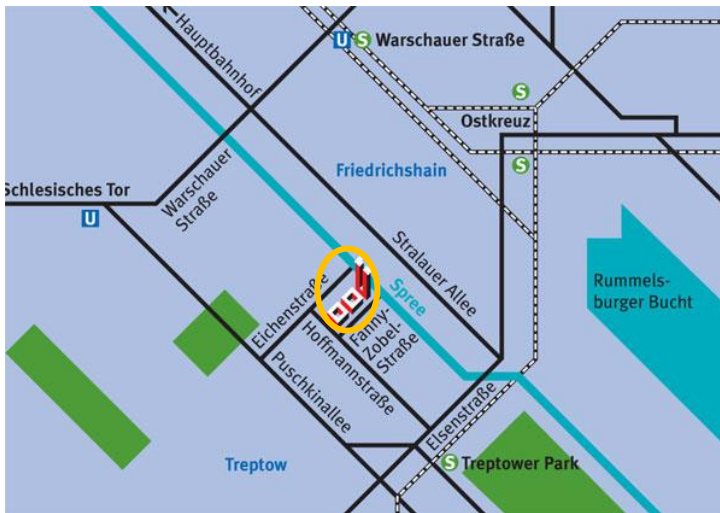

Directions

Space Structures GmbH
 Fanny-Zobel-Strasse 9
 12435 Berlin

Office + 49 30 – 20649 230
 Fax + 49 30 – 20649 172

office@spacestructures.de
 www.spacestructures.de

Office entrance

Entrance to underground carpark

Getting there

...by car:

Preferably you should park in one of the visitor's parking lots in the underground garage. Please leave the carpark the same way you entered it and walk towards the towers. You will receive parking-coins from us.

...by public transport:

S-Bahn-station "Treptower Park" or subway station "Schlesisches Tor". Approximately 5-10 minute walk.

Door-bell-system:

The entrance door can only be opened from the inside. To activate the door bell, please go the number pad beside the post boxes. Press „EIN“ and then enter the number "1299" (see photo below). We will respond via intercom and open the front door. After entering, take the elevator to the seventh floor.